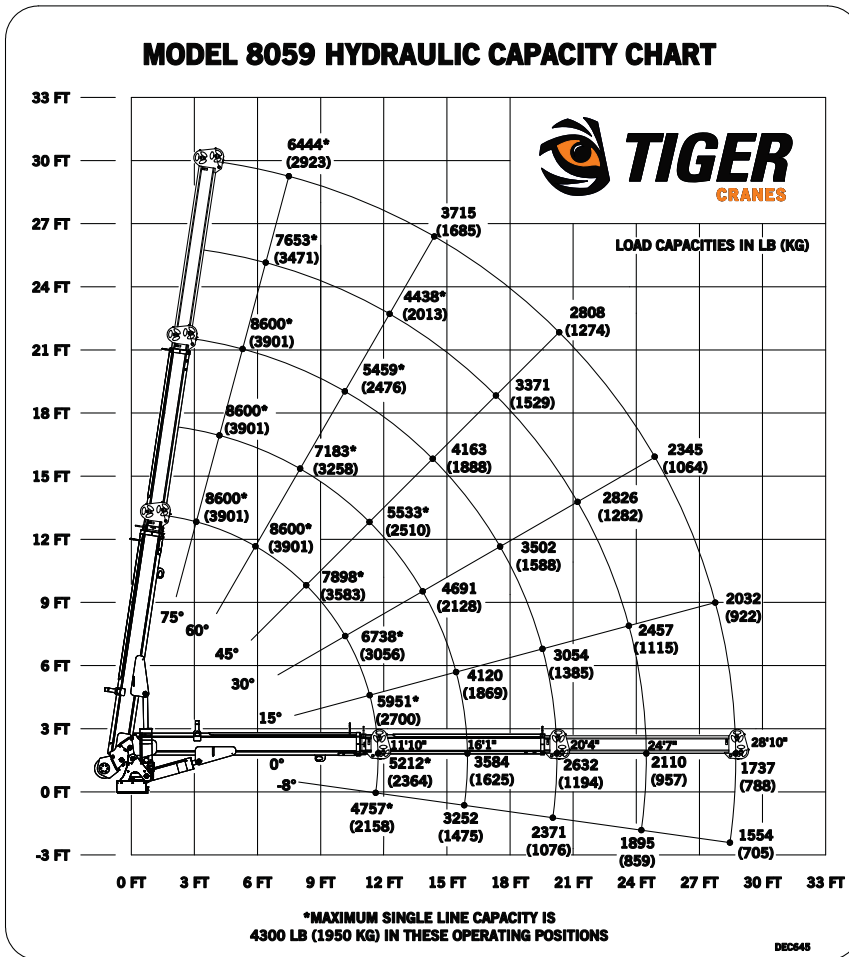

TIGER

CRANES

Model 8059 Specifications

Bolt Hole Pattern